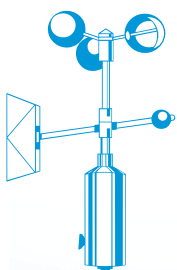

DIMENSIONS

ingenieursbureau **wittich & visser**

scientific and meteorological instruments

handelskade 76
2288 bg rijswijk
the netherlands

p.o.box 1111
2280 cc rijswijk
the netherlands

tel. +31 70 3070706
fax +31 70 3070938

www.wittich.nl
info@wittich.nl