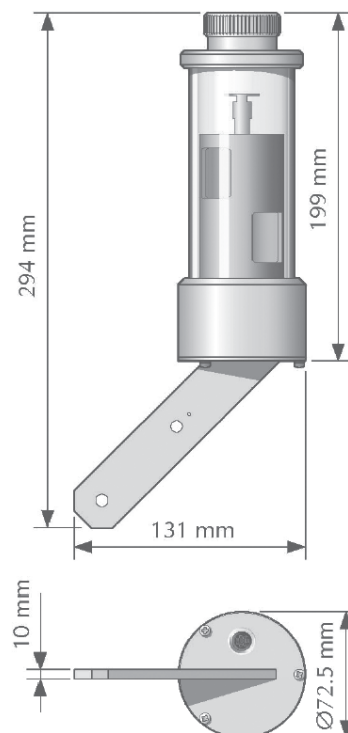

ingenieursbureau **wittich & visser**

scientific and meteorological instruments

CSD3 sunshine duration sensor

CSD 3 measures sunshine duration. Sunshine duration is defined by WMO as the time during which the direct solar radiation exceeds the level of 120 W/m².

The humidity indicator shows clearly when a change of drying cartridge is necessary. A waterproof plug-and-socket cable connection for easy installation and servicing. The larger screw on drying cartridge is easier to change at extended intervals.

FEATURES

- Waterproof plug-and-socket cable connection for easy installation and servicing
- Humidity indicator to show when a change of drying cartridge is necessary

TECHNICAL SPECIFICATIONS

Spectral range	400 to 1100 nm
Operating temperature range	-40 to +70 °C
Sunshine signal	1 ±0.1 V (direct radiation > 120 W/m ²)
Accuracy	> 90% (monthly sunshine hours)
Accuracy	> 90% (direct signal for clear sky)
Analogue output signal	1 mV/Wm ²
Non-stability	< 2 % change per year
Temperature dependence	< 0.1 %/K
Power supply	12 VDC

DIMENSIONS

ingenieursbureau **wittich & visser**

scientific and meteorological instruments

handelskade 76
2288 bg rijswijk
the netherlands

p.o.box 1111
2280 cc rijswijk
the netherlands

tel. +31 70 3070706
fax +31 70 3070938