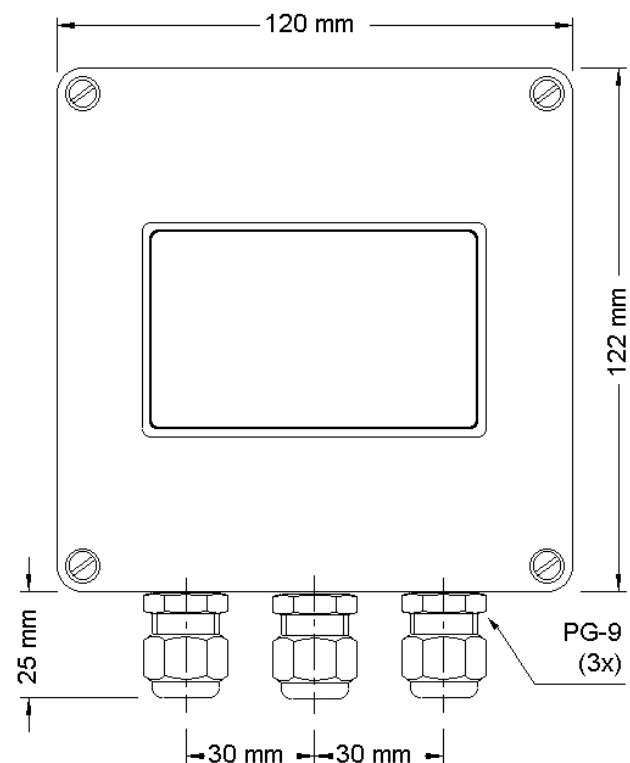

TECHNICAL SPECIFICATIONS

power supply	230 VAC, 50/60 Hz, 3,2 VA with short-circuit resistance VDE 0551 (on request other voltages available)	
connections	3 cable gland PG-9 and screw connections	
current output	4..20 mA, maximum external resistance is 500 Ohm 0 is at the mass	
voltage output	0..10 Volt 0 is at the mass, min. external resistance is 1000 Ohm the short-circuit resistance of the output is unlimited (on request 0..1 or 0..5 Volt)	
load	voltage output	1000 Ohm ..1 MOhm < 0,01 %
	current source output	internal resistance > 10
accuracy	linearity	0,02 %FS (VM9 S)
	temperature coefficient	0,02 %FS / °C
dimensions	122 x 120 x 55 mm	
model VM9 S	pulse input frequency	TTL level up to 200 Hz
model VM9R	input for resistance/potentiometer input for voltage, max. 10 VDC internal input resistance > 10 MOhm	